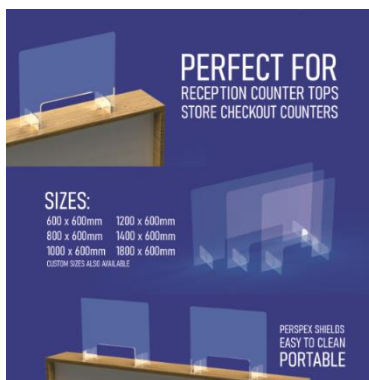

- *Wash hands before and after handling the mask
- *Wash mask daily

Free Standing Hand Sanitizer Stand R700 ex VAT

Height is 1m. Base 260mm x 200mm
Bottle height is adjustable (up to 340mm)
Perfect for 500ml and 1L bottles (500ml Sold separately R35)
Bottle held neatly in place with a Velcro strap
Powder coated in smooth white or textured black or charcoal
Red foot pedal

Perspex Counter Top Shield

Perfect for reception counters or store checkout counters.

Sizes: 600x600 800x600
 1200x600 1400x600
 1000x600 1800x600

Custom sizes available
Easy to clean

CAPE OFFICE FURNITURE