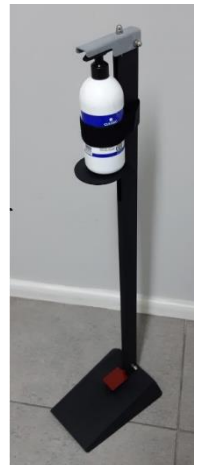

Retractable Queue Barrier R997 ex VAT

Simplifying social distancing & queue management
Dimensions 320x320x910mm
Barrier features a heavy weight 7.5kg base with rubberised floor protector. Includes retractable 2m black belt & queue barrier stand. 4 way connection allowing for various queuing system configurations. High polished chrome finish. Perfect for crowd control at retail stores, sport arenas, airports, banks etc

Re-useable Face mask R39 ex VAT

100% Locally manufactured
Double Layer – Anti Microbial – removable filter
Outer Layer - 100% polyester woven fabric with an anti-microbial coating and water repellent finish.
Filter layer - Non-woven polyester as used in the filter layers of the N95 medical mask. Inner layer – soft and comfortable knitted polyester.

- *Wash hands before and after handling the mask
- *Wash mask daily

Free Standing Hand Sanitizer Stand R700 ex VAT

Height is 1m. Base 260mm x 200mm
Bottle height is adjustable (up to 340mm)
Perfect for 500ml and 1L bottles (500ml Sold separately R35)
Bottle held neatly in place with a Velcro strap
Powder coated in smooth white or textured black or charcoal
Red foot pedal