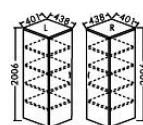

Half Round Storage Unit
EM HRS800
800 x 400 x 755

Single High Cabinet with Wooden Door (Left/Right) + JCB 55
EM HW206L
401 x 438 x 2006
EM HW206R
401 x 438 x 2006