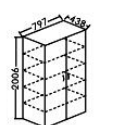

**Connection Top**  
 EM CT90°  
 800 x 800 x T30

**Three Quarter Connection Top**  
 EM TQC  
 1166 x 1200 x T30

**Mobile Pedestal 3 Drawer**  
 EM M3  
 420 x 520 x 690

**Desk High Pedestal**  
 EM DHP  
 400 x 600 x 755

**Hanging Pedestal 3 Drawer**  
 EM H3  
 410 x 500 x 480

**Side Board Left**  
 EM SBL1248  
 1204 x 480 x 755  
**Side Board Right**  
 EM SBR1248  
 1204 x 480 x 755

**Half Round Storage Unit**  
 EM HRS800  
 800 x 400 x 755

**CPU Holder**  
 EM CPU  
 274 x 500 x 175

**Medium High Cabinet with 1 Open Shelf + Wooden Door + JCB 55**  
 EM OW125  
 797 x 438 x 1225

**Medium High Cabinet with Wooden Door + JCB 55**  
 EM W125  
 797 x 438 x 1225

**Single Medium High Cabinet with Wooden Door (Left/Right) + JCB 55**  
 EM MV125L  
 401 x 438 x 1225  
 EM MV125R  
 401 x 438 x 1225

**High Cabinet with Aluminum Door Top & Bottom Wooden Door + JCB 55**  
 EM GD206  
 797 x 438 x 2006