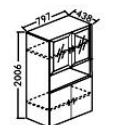

**Hanging Pedestal 3 Drawer**  
 EM H3  
 410 x 500 x 480

**Side Board Left**  
 EM SBL1248  
 1204 x 480 x 755  
**Side Board Right**  
 EM SBR1248  
 1204 x 480 x 755

**Half Round Storage Unit**  
 EM HRS800  
 800 x 400 x 755

**CPU Holder**  
 EM CPU  
 274 x 500 x 175

**Medium High Cabinet with 1 Open Shelf + Wooden Door + JCB 55**  
 EM OW125  
 797 x 438 x 1225

**Medium High Cabinet with Wooden Door + JCB 55**  
 EM W125  
 797 x 438 x 1225

**Single Medium High Cabinet with Wooden Door (Left/Right) + JCB 55**  
 EM MV125L  
 401 x 438 x 1225  
 EM MV125R  
 401 x 438 x 1225

**High Cabinet with Aluminum Door Top & Bottom Wooden Door + JCB 55**  
 EM GD206  
 797 x 438 x 2006